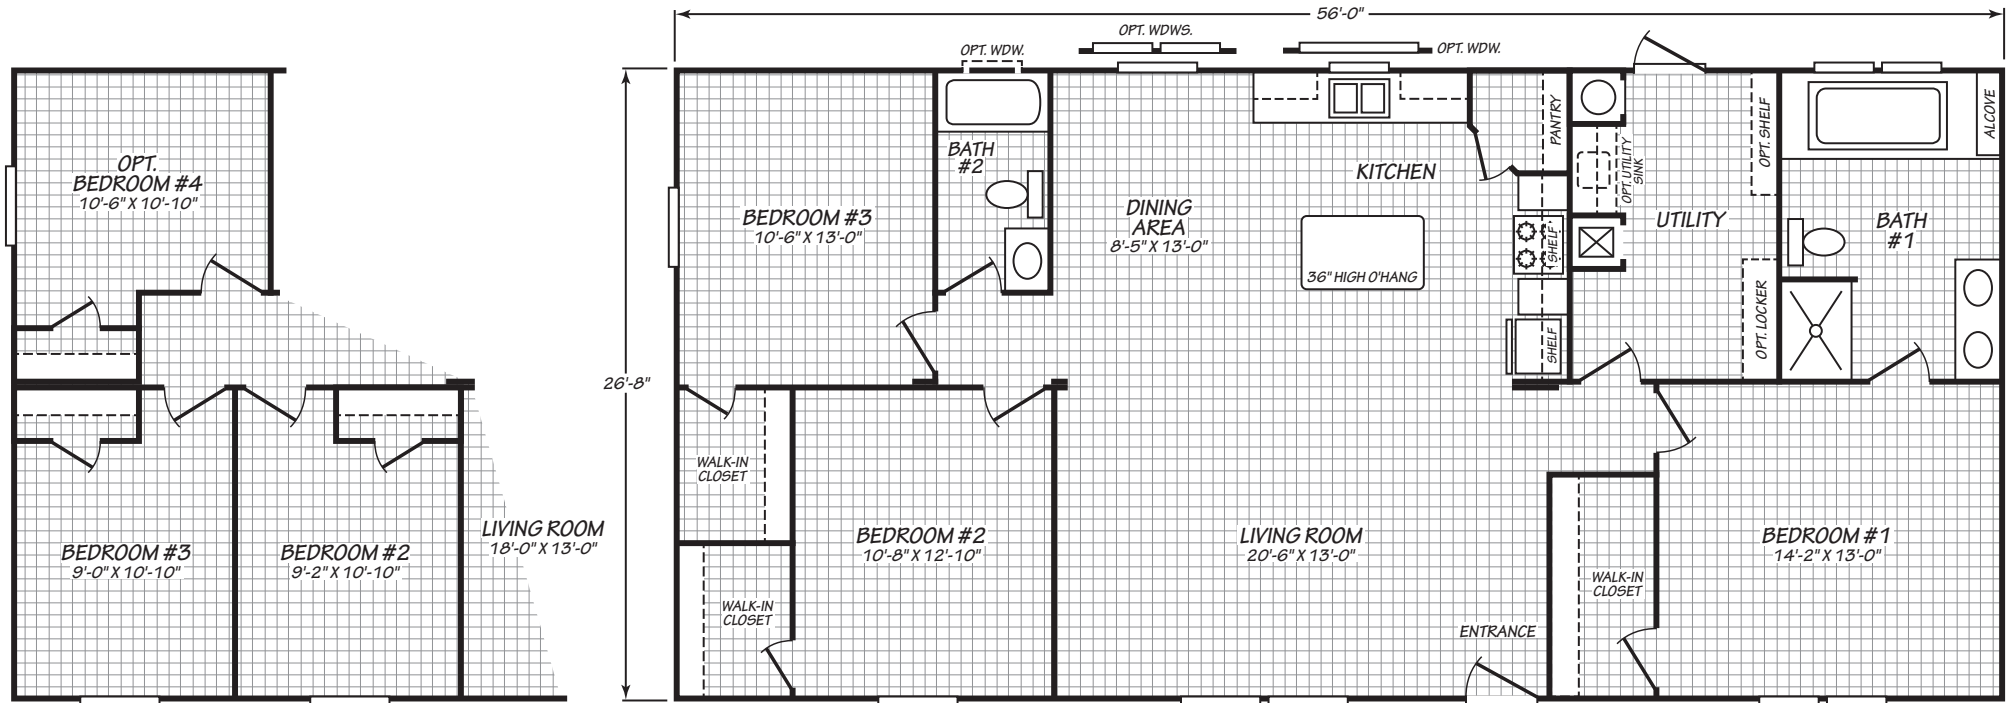

## MODEL 28563U

3 Bedroom • 2 Bath • 1,493 Square Feet

©2023 FLEETWOOD HOMES INC. ALL RIGHTS RESERVED

Important: Because we continually update and modify our products, it is important for you to know that our brochures and literature are for illustrative purposes only. **ILLUSTRATIONS MAY SHOW OPTIONAL FEATURES.** All information contained herein may vary from the actual home we build. Dimensions are nominal length and width measurements are from exterior wall to exterior wall. We reserve the right to make changes at any time, without notice or obligation, in prices, colors, materials, specifications, features and models. Please check with your retailer for specific information about the home you select.