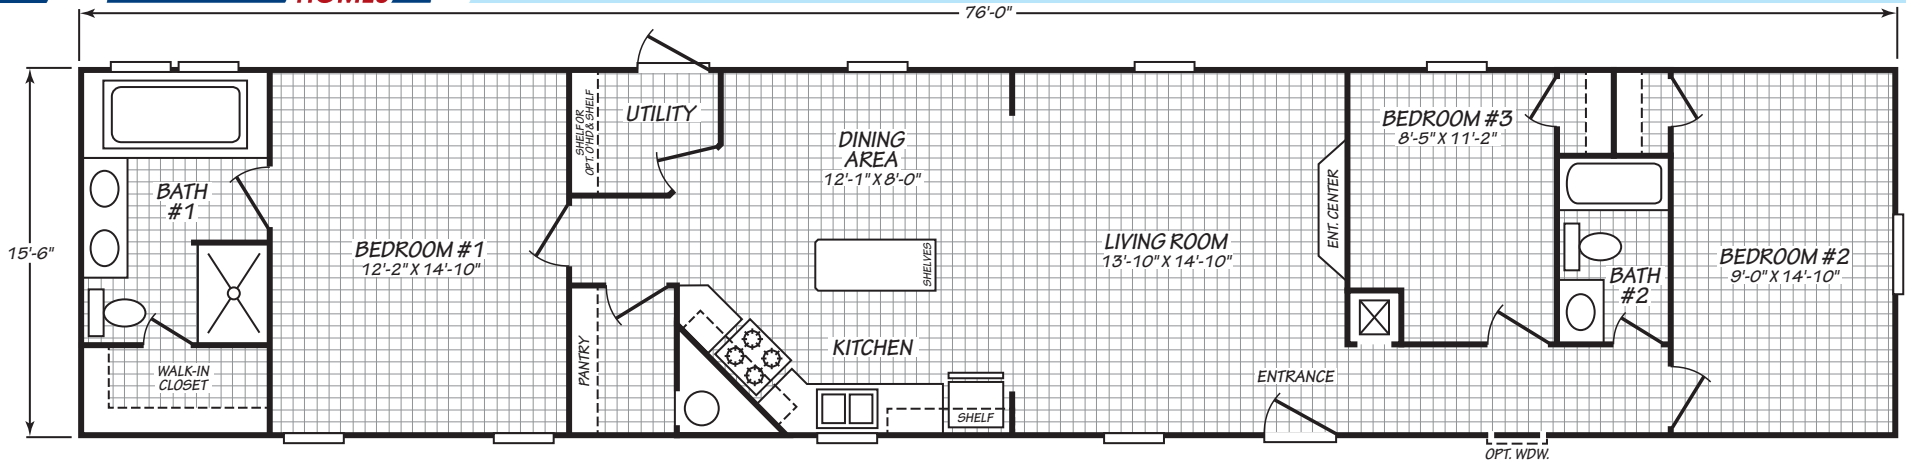

## MODEL 16763I

3 Bedroom • 2 Bath • 1,178 Square Feet

©2023 FLEETWOOD HOMES INC. ALL RIGHTS RESERVED

Important: Because we continually update and modify our products, it is important for you to know that our brochures and literature are for illustrative purposes only. **ILLUSTRATIONS MAY SHOW OPTIONAL FEATURES.** All information contained herein may vary from the actual home we build. Dimensions are nominal length and width measurements are from exterior wall to exterior wall. We reserve the right to make changes at any time, without notice or obligation, in prices, colors, materials, specifications, features and models. Please check with your retailer for specific information about the home you select.