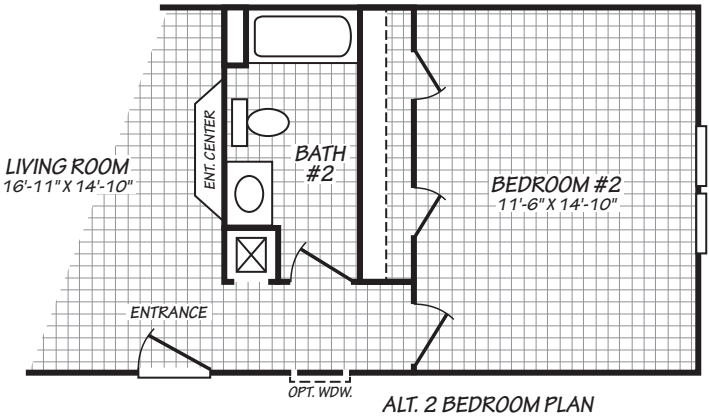

## MODEL 16763I

3 Bedroom • 2 Bath • 1,178 Square Feet

©2023 FLEETWOOD HOMES INC. ALL RIGHTS RESERVED

Important: Because we continually update and modify our products, it is important for you to know that our brochures and literature are for illustrative purposes only. **ILLUSTRATIONS MAY SHOW OPTIONAL FEATURES.** All information contained herein may vary from the actual home we build. Dimensions are nominal length and width measurements are from exterior wall to exterior wall. We reserve the right to make changes at any time, without notice or obligation, in prices, colors, materials, specifications, features and models. Please check with your retailer for specific information about the home you select.